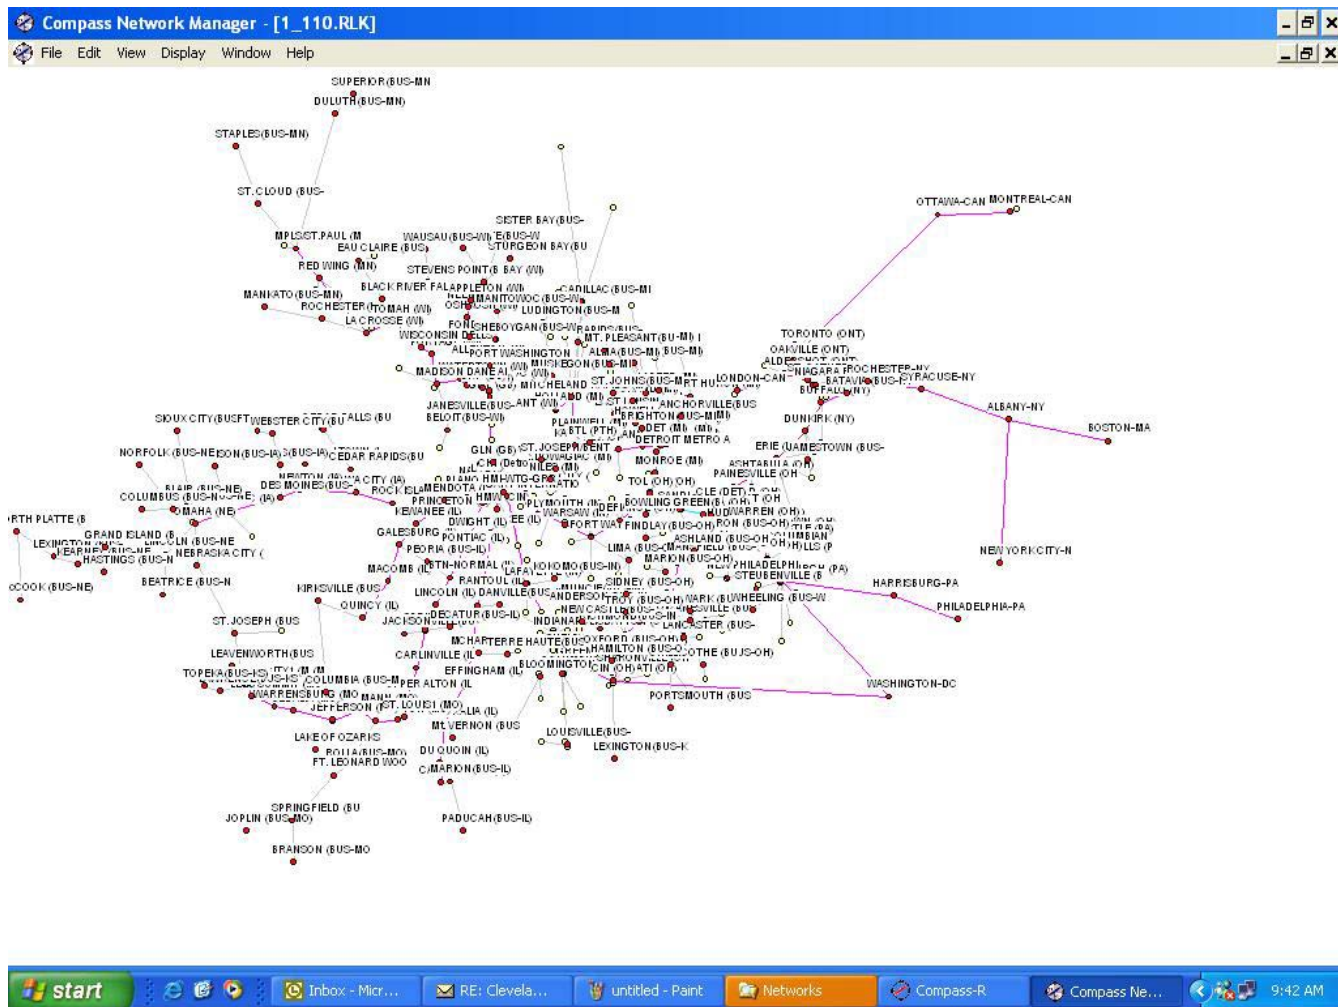

A4 - Networks

Auto Network

Rail Networks

Cleveland Hub System Airports

Akron Fulton International Airport
Buffalo International Airport
Chicago Midway Airport
Chicago-O'Hare International Airport
Cincinnati Municipal Airport
Cleveland Hopkins International Airport
Dane County Regional Airport
Detroit Metro Wayne County Airport
Gary/Chicago Airport
General Mitchell International Airport
Indianapolis International Airport
James M. Cox Dayton International Airport
Lester B. Pearson International Airport
Pittsburgh International Airport
Port Columbus International Airport
Toledo Express Airport