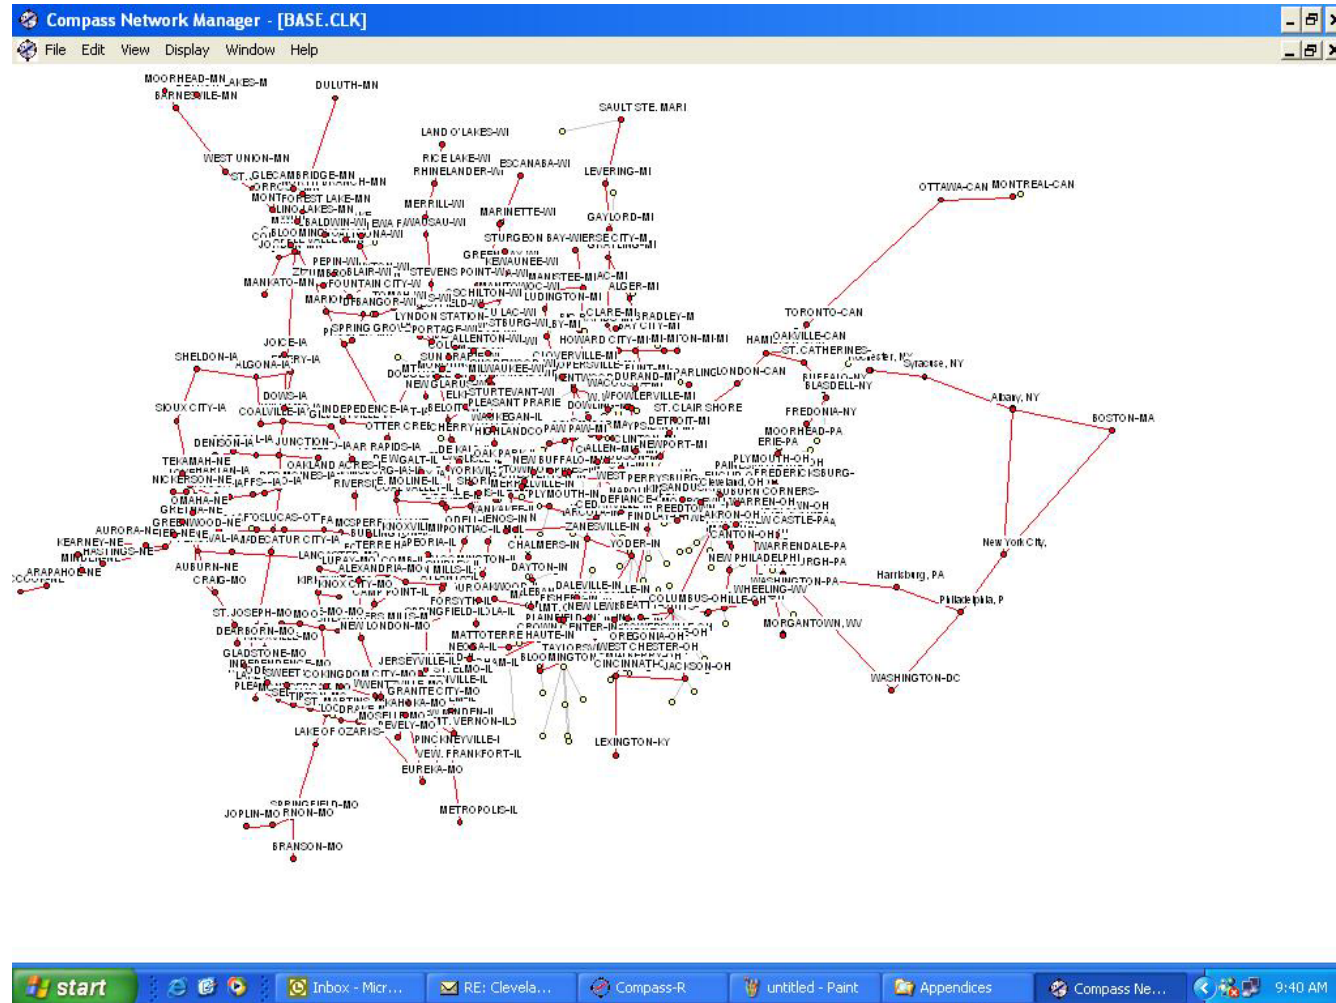

A4 - Networks

Auto Network

Rail Networks

Cleveland Hub System Airports

Akron Fulton International Airport
Buffalo International Airport
Chicago Midway Airport
Chicago-O'Hare International Airport
Cincinnati Municipal Airport
Cleveland Hopkins International Airport
Dane County Regional Airport
Detroit Metro Wayne County Airport
Gary/Chicago Airport
General Mitchell International Airport
Indianapolis International Airport
James M. Cox Dayton International Airport
Lester B. Pearson International Airport
Pittsburgh International Airport
Port Columbus International Airport
Toledo Express Airport